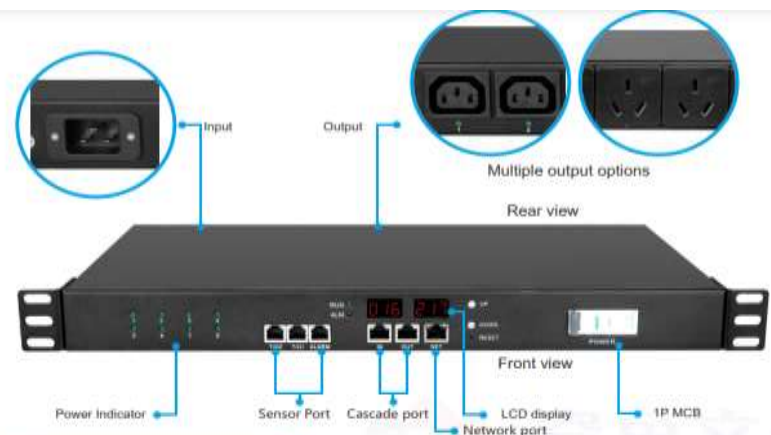

POWER DISTRIBUTION UNIT