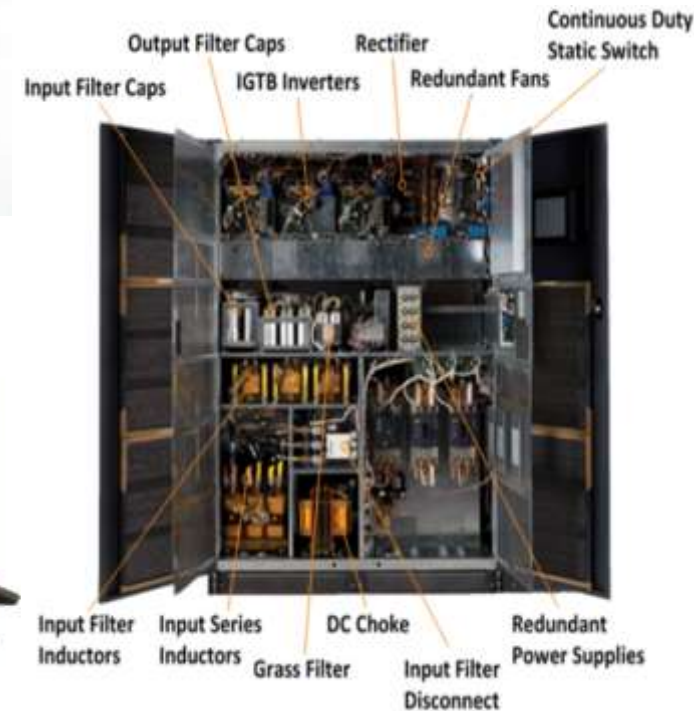

UPS UNINTERRUPTIBLE POWER SUPPLY