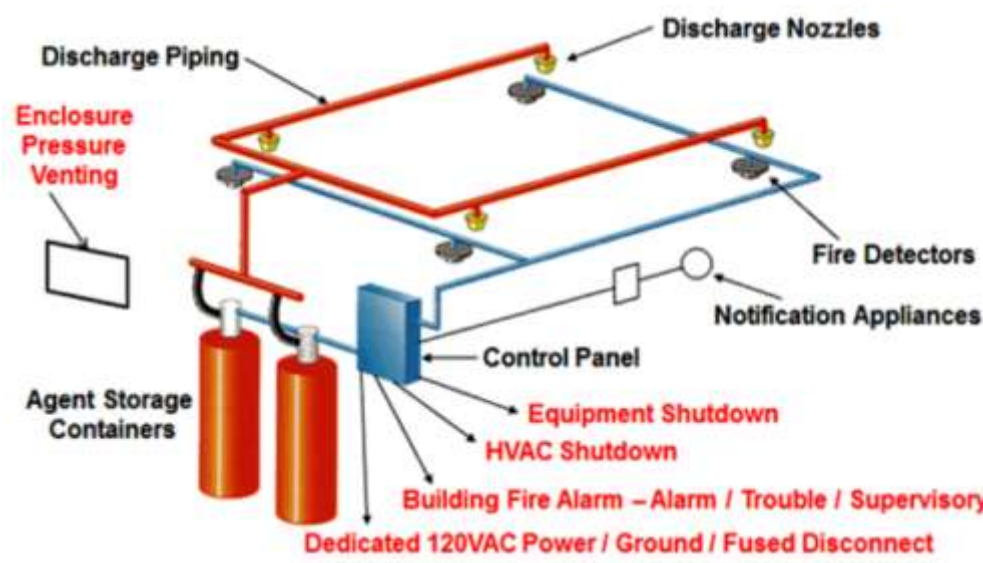

Raised Flooring Accessories

RELIABLE AUTOMATIC VOLTAGE REGULATORS FOR DIESEL GENERATORS

- 
 Fixed Camera
- 
 Fixed Dome Camera
- 
 PTZ Camera
- 
 Outdoor PTZ Camera
- 
 Outdoor Fixed Camera
- 
 Fixed Camera for Car Number Plates Analysis
- 
 Card Reader
- 
 Iris Reader
- 
 Laser Sensor
- 
 Fiber-Optic Cable

TTK DIGITAL LEAK DETECTION SYSTEM FOR WATER AND HYDROCARBON

LIQUID LEAK DETECTION SYSTEMS

DATA CENTER

www.ttkuk.com

Telecom DC Power Supply and Rectifier

Telecom DC power supply and rectifier systems are a crucial component of this power supply, providing a continuous and stable power source to the critical telecommunications infrastructure.